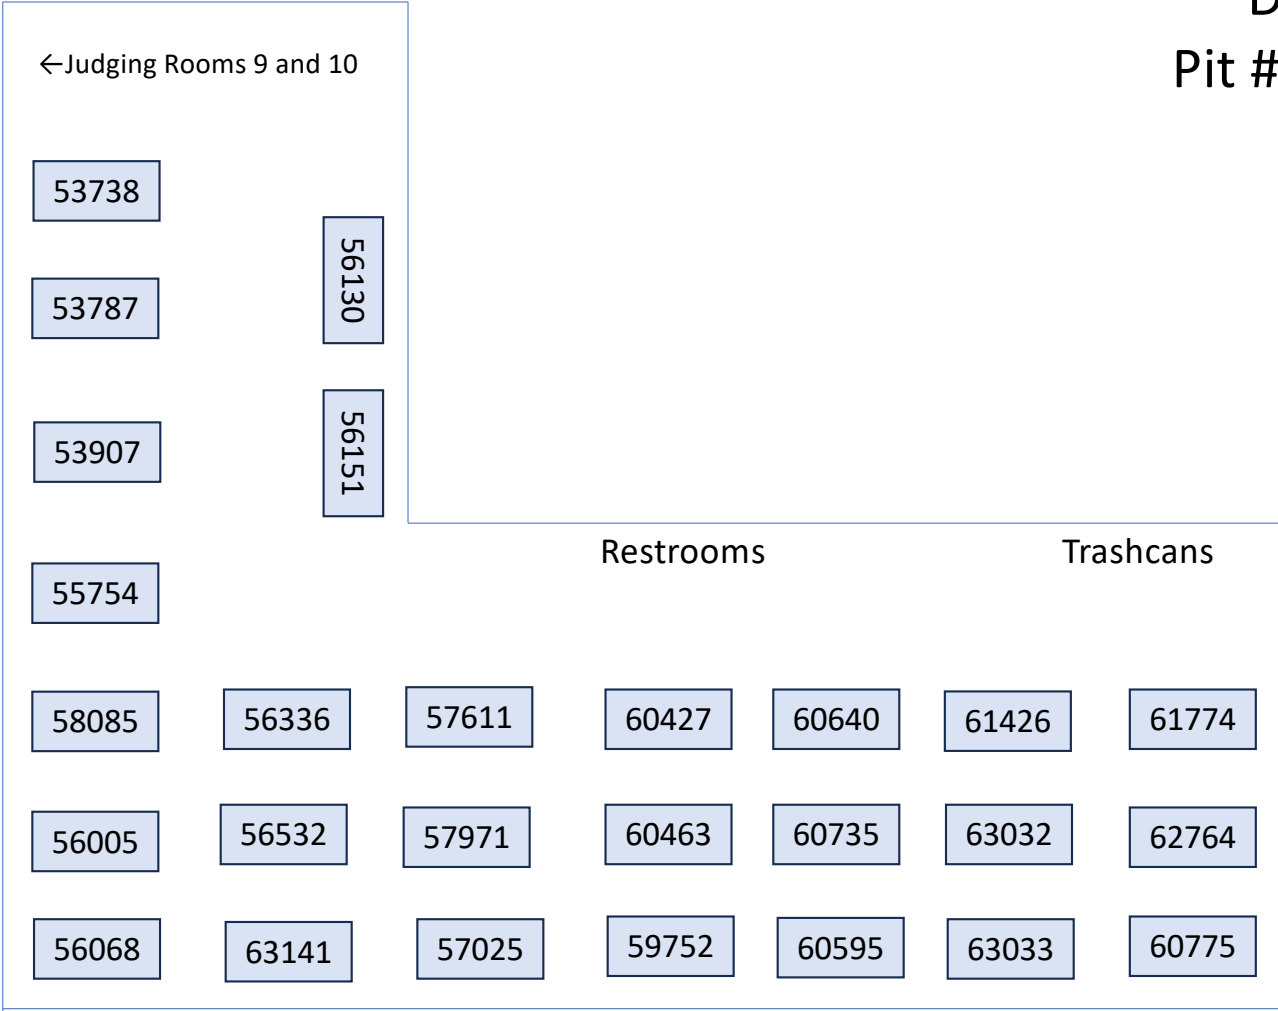

Restrooms

112	2673	6348	8808
11518	17641	21747	24277
25752	26034	52367	30485
30892	31135	31516	31517
37547	40815	42452	45642
46454	46457	50323	50367
50453	50629	52570	52685
52883	52993	53660	53732

Trashcans

Entrance/ Access to
the rest of the event

Trashcans

Division 2
Pit #1 (Downstairs)

Division 2 Pit #2 (Upstairs)

Entrance/ Access to
the rest of the event