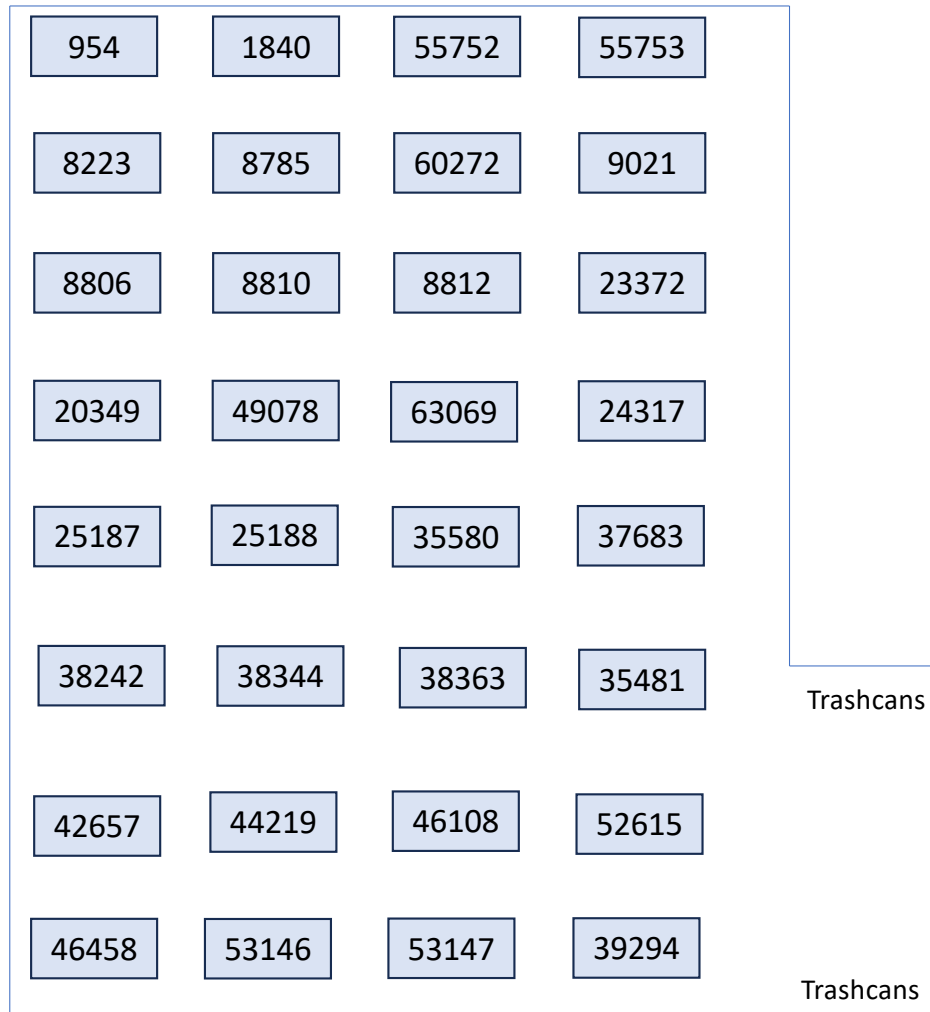

Restrooms

Division 1
Pit #1 (Downstairs)

Trashcans

Entrance/ Access to
the rest of the event

Trashcans

Division 1 Pit #2 (Upstairs)

← Judging Rooms 9 and 10

62706

55191

58854

54416

Restrooms

Trashcans

53754

58900

60140

60720

60906

61799

63324

53723

56354

60134

60372

61772

61474

63327

50844

56264

59783

60185

60826