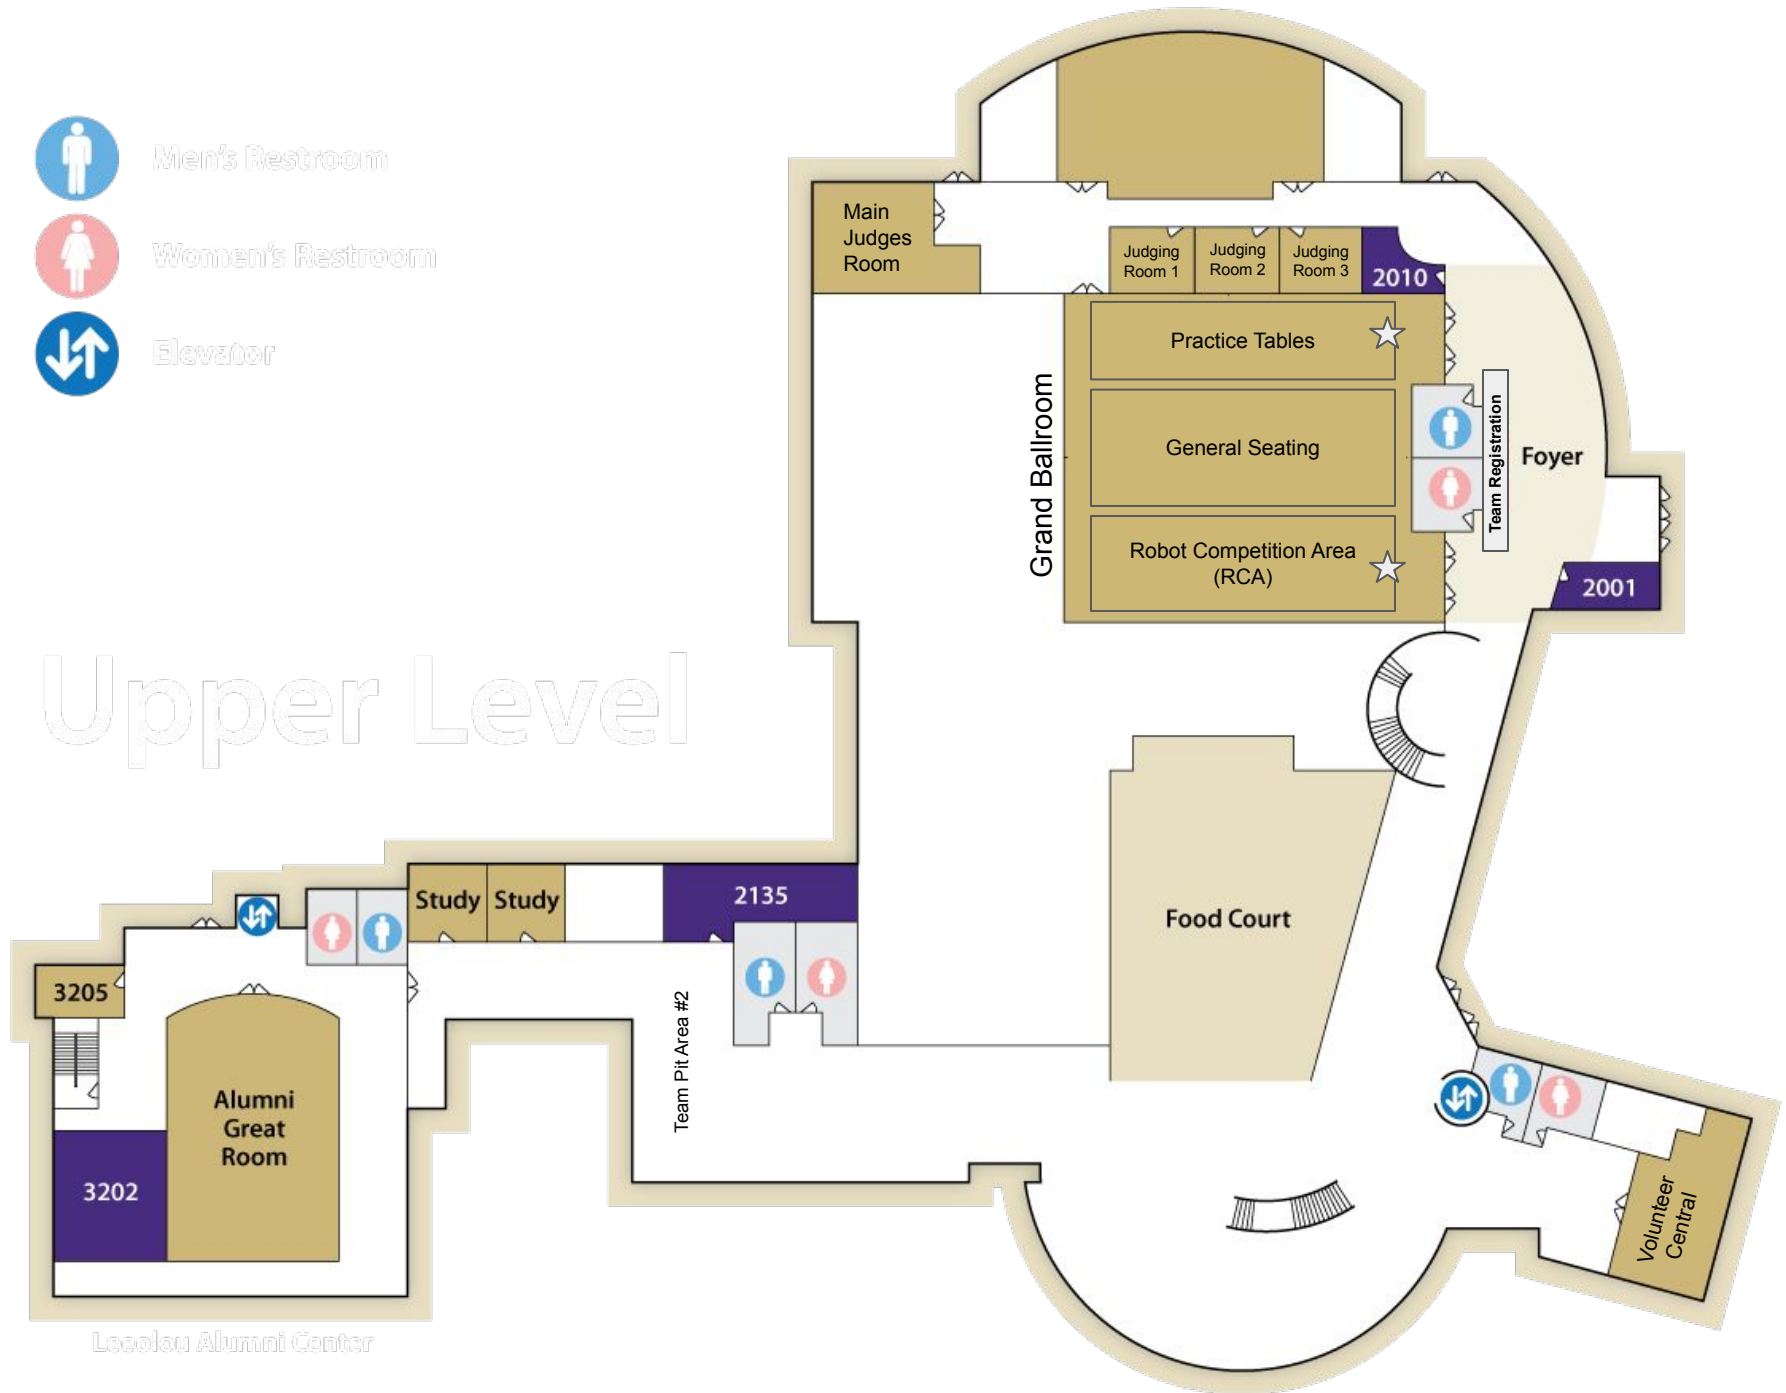

Main Level (upper level)

-  Men's Restroom
-  Women's Restroom
-  Elevator

Upper Level

Lower Level

-  Men's Restroom
-  Women's Restroom
-  Elevator

Lower Level

81

Event is Here

Skyline Area

King

Engineering/ Geosciences

Physics and Chemistry

Bioscience

D1

C10

Small Wind Training and Testing Facility

Field Hockey Complex

Rose Library

Carrier Drive

Alumni Drive

Leelou Alumni Center

Festival Amphitheatre

Festival Conference and Student Center

D6

Ballard Parking Deck

UREC East Campus Field

Archery Field

East Campus Drive

Edith J. Carrier Arboretum

R5

Pavilion

University Boulevard