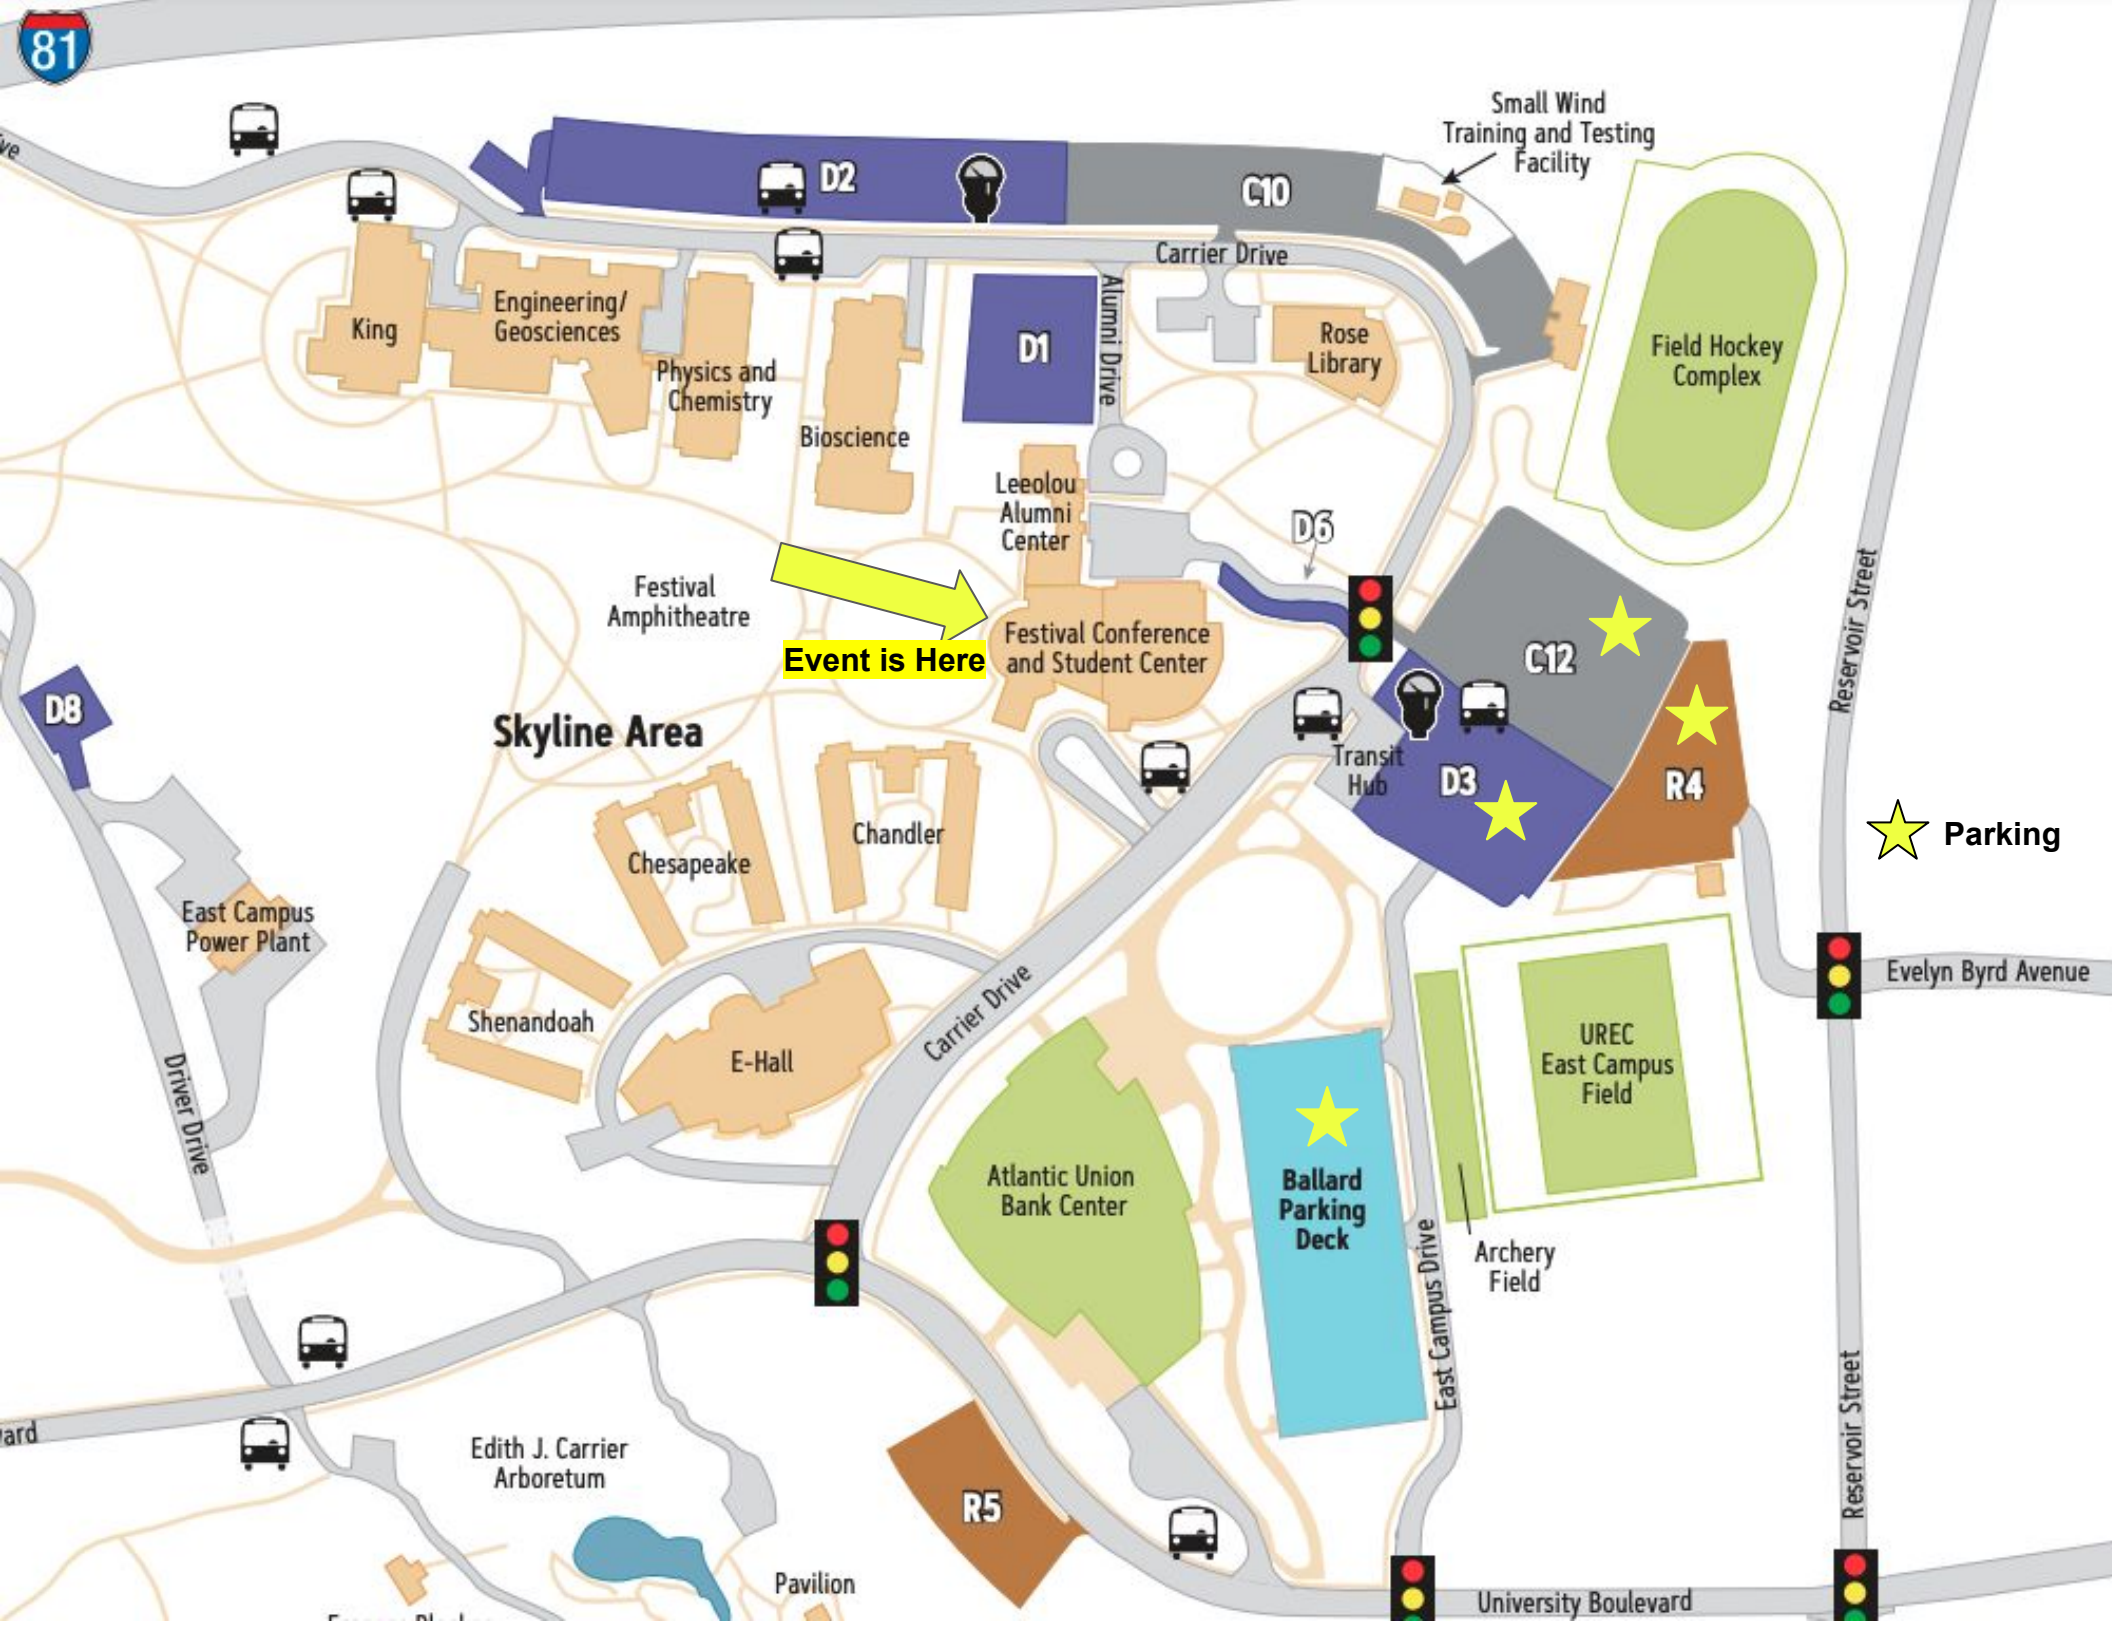

Main Level (upper level)

-  Men's Restroom
-  Women's Restroom
-  Elevator

Upper Level

Lower Level

-  Men's Restroom
-  Women's Restroom
-  Elevator

Lower Level

81

Event is Here

Field Hockey Complex

Rose Library

Carrier Drive

Alumni Drive

Leelou Alumni Center

Festival Amphitheatre

Festival Conference and Student Center

D6

East Campus Power Plant

Driver Drive

Chesapeake

Chandler

Shenandoah

E-Hall

Carrier Drive

Atlantic Union Bank Center

Ballard Parking Deck

UREC East Campus Field

Archery Field

East Campus Drive

Edith J. Carrier Arboretum

R5

Pavilion

University Boulevard