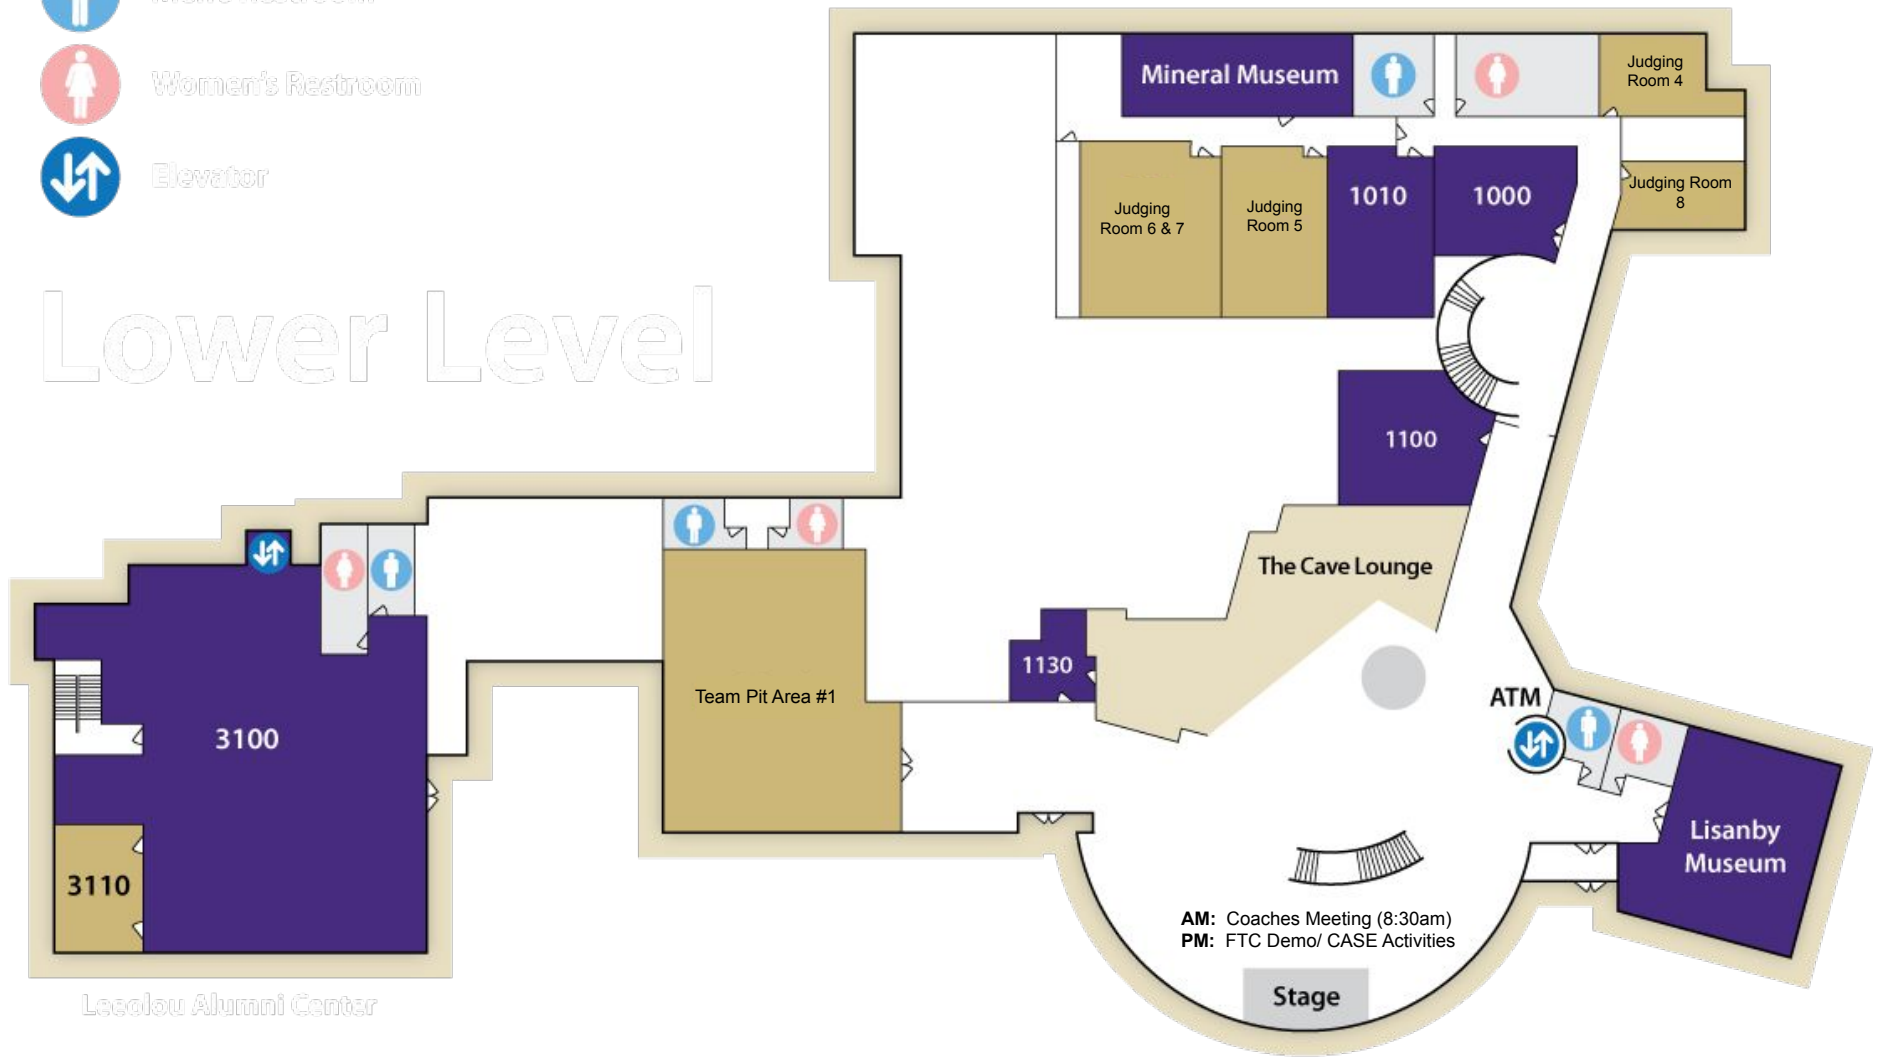

Main Level (upper level)

-  Men's Restroom
-  Women's Restroom
-  Elevator

Upper Level

Lower Level

-  Men's Restroom
-  Women's Restroom
-  Elevator

Lower Level

81

Event is Here

Field Hockey Complex

Rose Library

Carrier Drive

Alumni Drive

Leelou Alumni Center

Festival Amphitheatre

Festival Conference and Student Center

D6

Ballard Parking Deck

UREC East Campus Field

Archery Field

East Campus Drive

Edith J. Carrier Arboretum

R5

Pavilion

University Boulevard

Reservoir Street